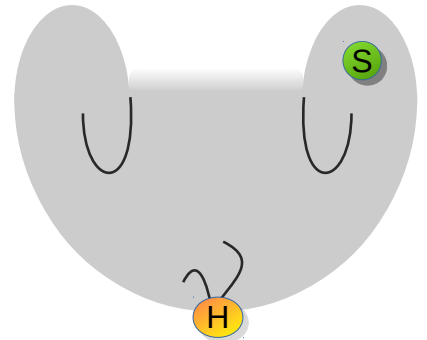

RAV Drum Harmonics

<https://www.youtube.com/watch?v=QR00f8ztXQk>

Legend

- S Tap / Strike
- H Hold / Mute

Tonefield Positions

Fundamental

Hold wing, Strike center

Octave

Hold between 'V', Strike Wing

Octave

Dampen below the "V", strike wing

Fifth above Octave

Hold Shoulder, Strike Wing

Second Octave

Hold Shoulder, Strike Wing

Octave + Fifth

Hold Base, Strike Wing

Octave + Fifth

Strike Wing Corner and Shell