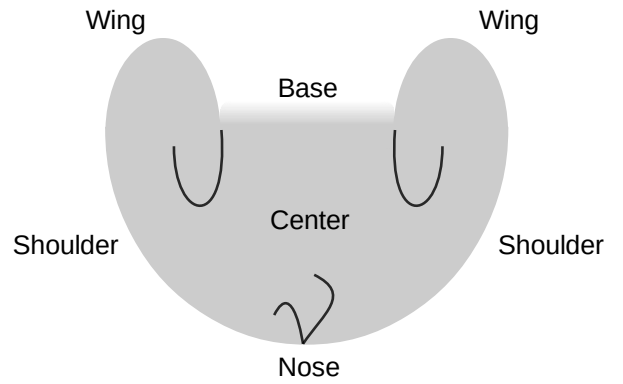

RAV Drum Harmonics

<https://www.youtube.com/watch?v=QR00f8ztXQk>

Legend

- S Tap / Strike
- H Hold / Mute

Tonefield Positions

Fundamental

Hold wing, Strike center

Octave

Hold between 'V', Strike Wing

Octave

Dampen below the "V", strike wing

Fifth above Octave

Hold Shoulder, Strike Wing

Second Octave

Hold Shoulder, Strike Wing

Octave + Fifth

Hold Base, Strike Wing

Octave + Fifth

Strike Wing Corner and Shell