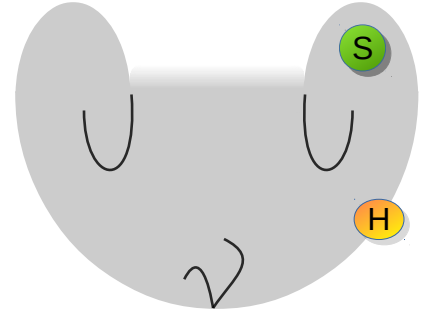

RAV Drum Harmonics

<https://www.youtube.com/watch?v=QR00f8ztXQk>

Legend

- S Tap / Strike
- H Hold / Mute

Tonefield Positions

Fundamental

Hold wing, Strike center

Octave

Hold between 'V', Strike Wing

Octave

Dampen below the "V", strike wing

Fifth above Octave

Hold Shoulder, Strike Wing

Second Octave

Hold Shoulder, Strike Wing

Octave + Fifth

Hold Base, Strike Wing

Octave + Fifth

Strike Wing Corner and Shell