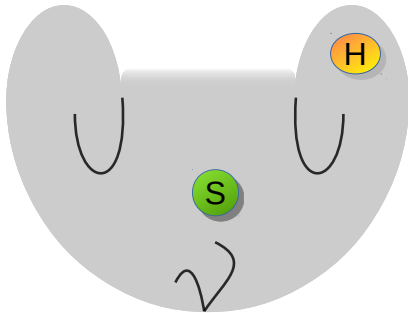

RAV Drum Harmonics

<https://www.youtube.com/watch?v=QR00f8ztXQk>

Legend

- S Tap / Strike
- H Hold / Mute

Tonefield Positions

Fundamental

Hold wing, Strike center

Octave

Hold between 'V', Strike Wing

Octave

Dampen below the "V", strike wing

Fifth above Octave

Hold Shoulder, Strike Wing

Second Octave

Hold Shoulder, Strike Wing

Octave + Fifth

Hold Base, Strike Wing

Octave + Fifth

Strike Wing Corner and Shell