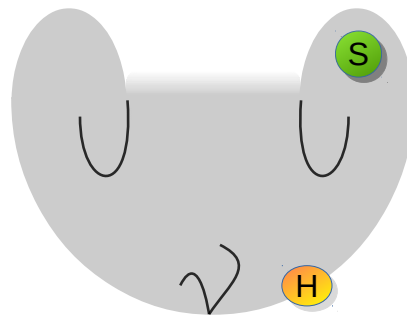

RAV Drum Harmonics

<https://www.youtube.com/watch?v=QR00f8ztXQk>

Legend

- S Tap / Strike
- H Hold / Mute

Tonefield Positions

Fundamental

Hold wing, Strike center

Octave

Hold between 'V', Strike Wing

Octave

Dampen below the "V", strike wing

Fifth above Octave

Hold Shoulder, Strike Wing

Second Octave

Hold Shoulder, Strike Wing

Octave + Fifth

Hold Base, Strike Wing

Octave + Fifth

Strike Wing Corner and Shell