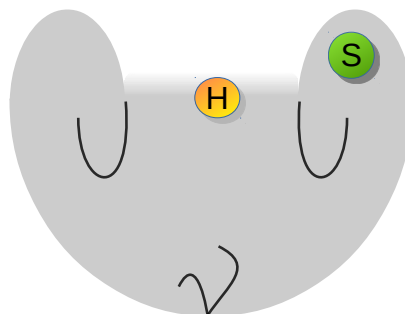

RAV Drum Harmonics

<https://www.youtube.com/watch?v=QR00f8ztXQk>

Legend

- S Tap / Strike
- H Hold / Mute

Tonefield Positions

Fundamental

Hold wing, Strike center

Octave

Hold between 'V', Strike Wing

Octave

Dampen below the "V", strike wing

Fifth above Octave

Hold Shoulder, Strike Wing

Second Octave

Hold Shoulder, Strike Wing

Octave + Fifth

Hold Base, Strike Wing

Octave + Fifth

Strike Wing Corner and Shell