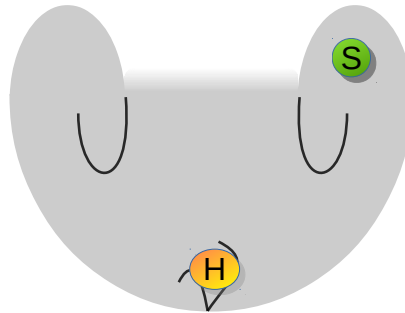

RAV Drum Harmonics

<https://www.youtube.com/watch?v=QR00f8ztXQk>

Legend

- S Tap / Strike
- H Hold / Mute

Tonefield Positions

Fundamental

Hold wing, Strike center

Octave

Hold between 'V', Strike Wing

Octave

Dampen below the "V", strike wing

Fifth above Octave

Hold Shoulder, Strike Wing

Second Octave

Hold Shoulder, Strike Wing

Octave + Fifth

Hold Base, Strike Wing

Octave + Fifth

Strike Wing Corner and Shell